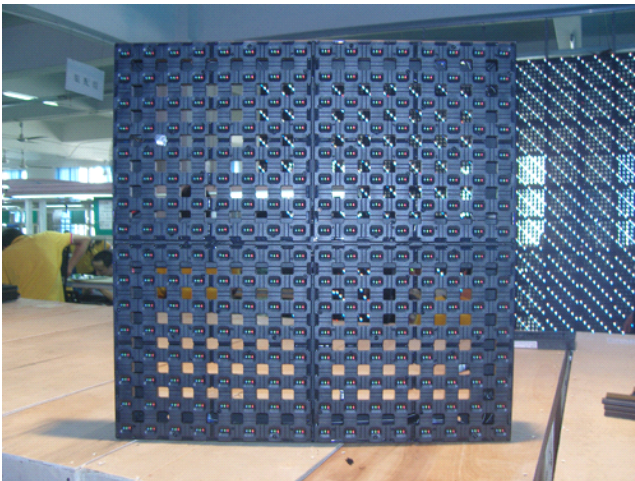

Cabinet photos:

Face size